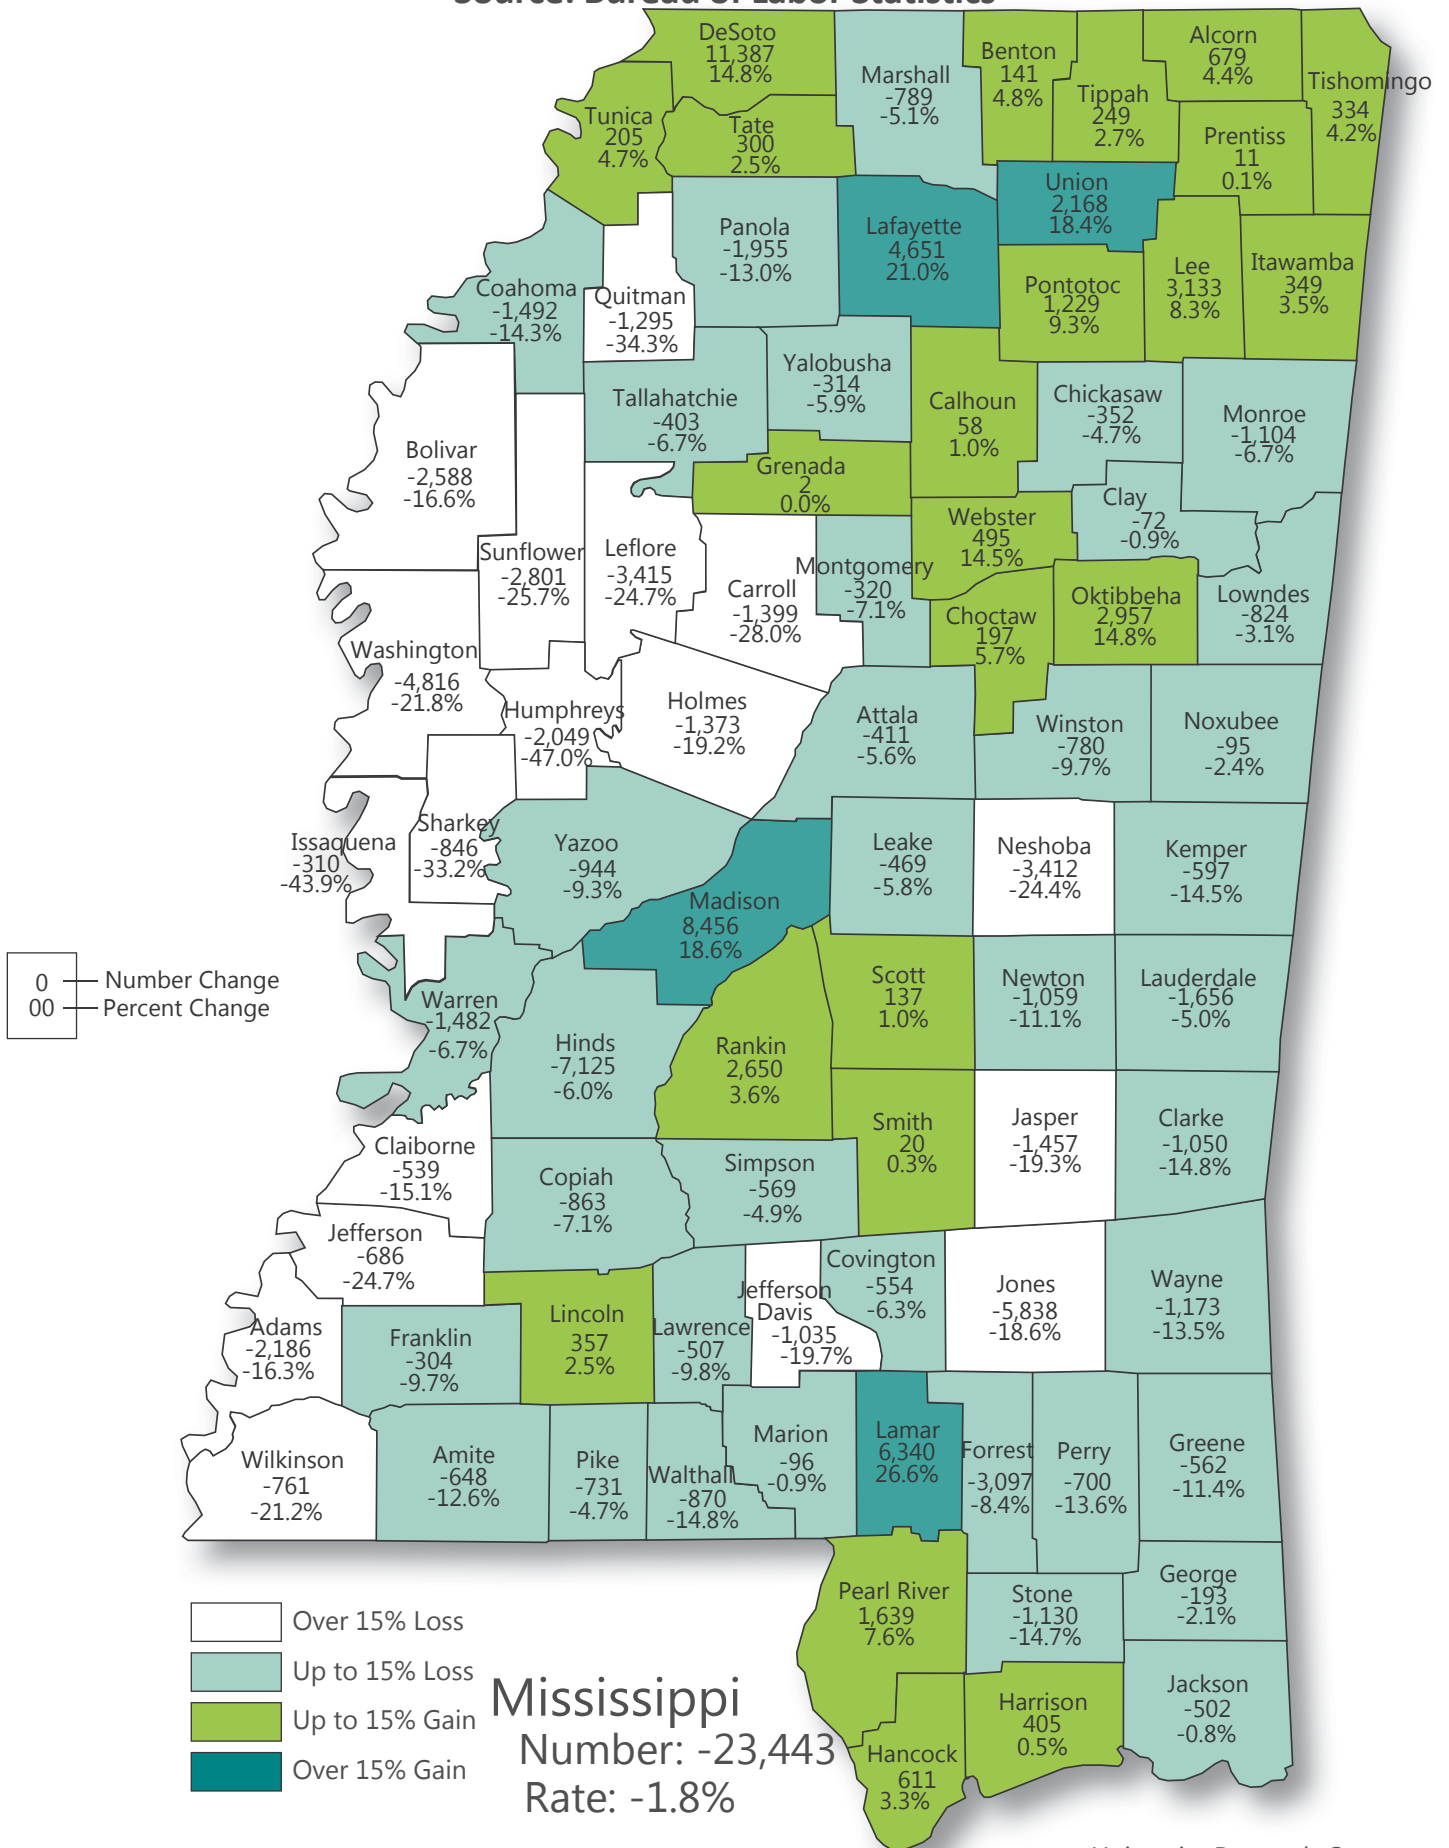

# Change in Annual Labor Force, 2007-2017

Source: Bureau of Labor Statistics

Mississippi  
Number: -23,443  
Rate: -1.8%