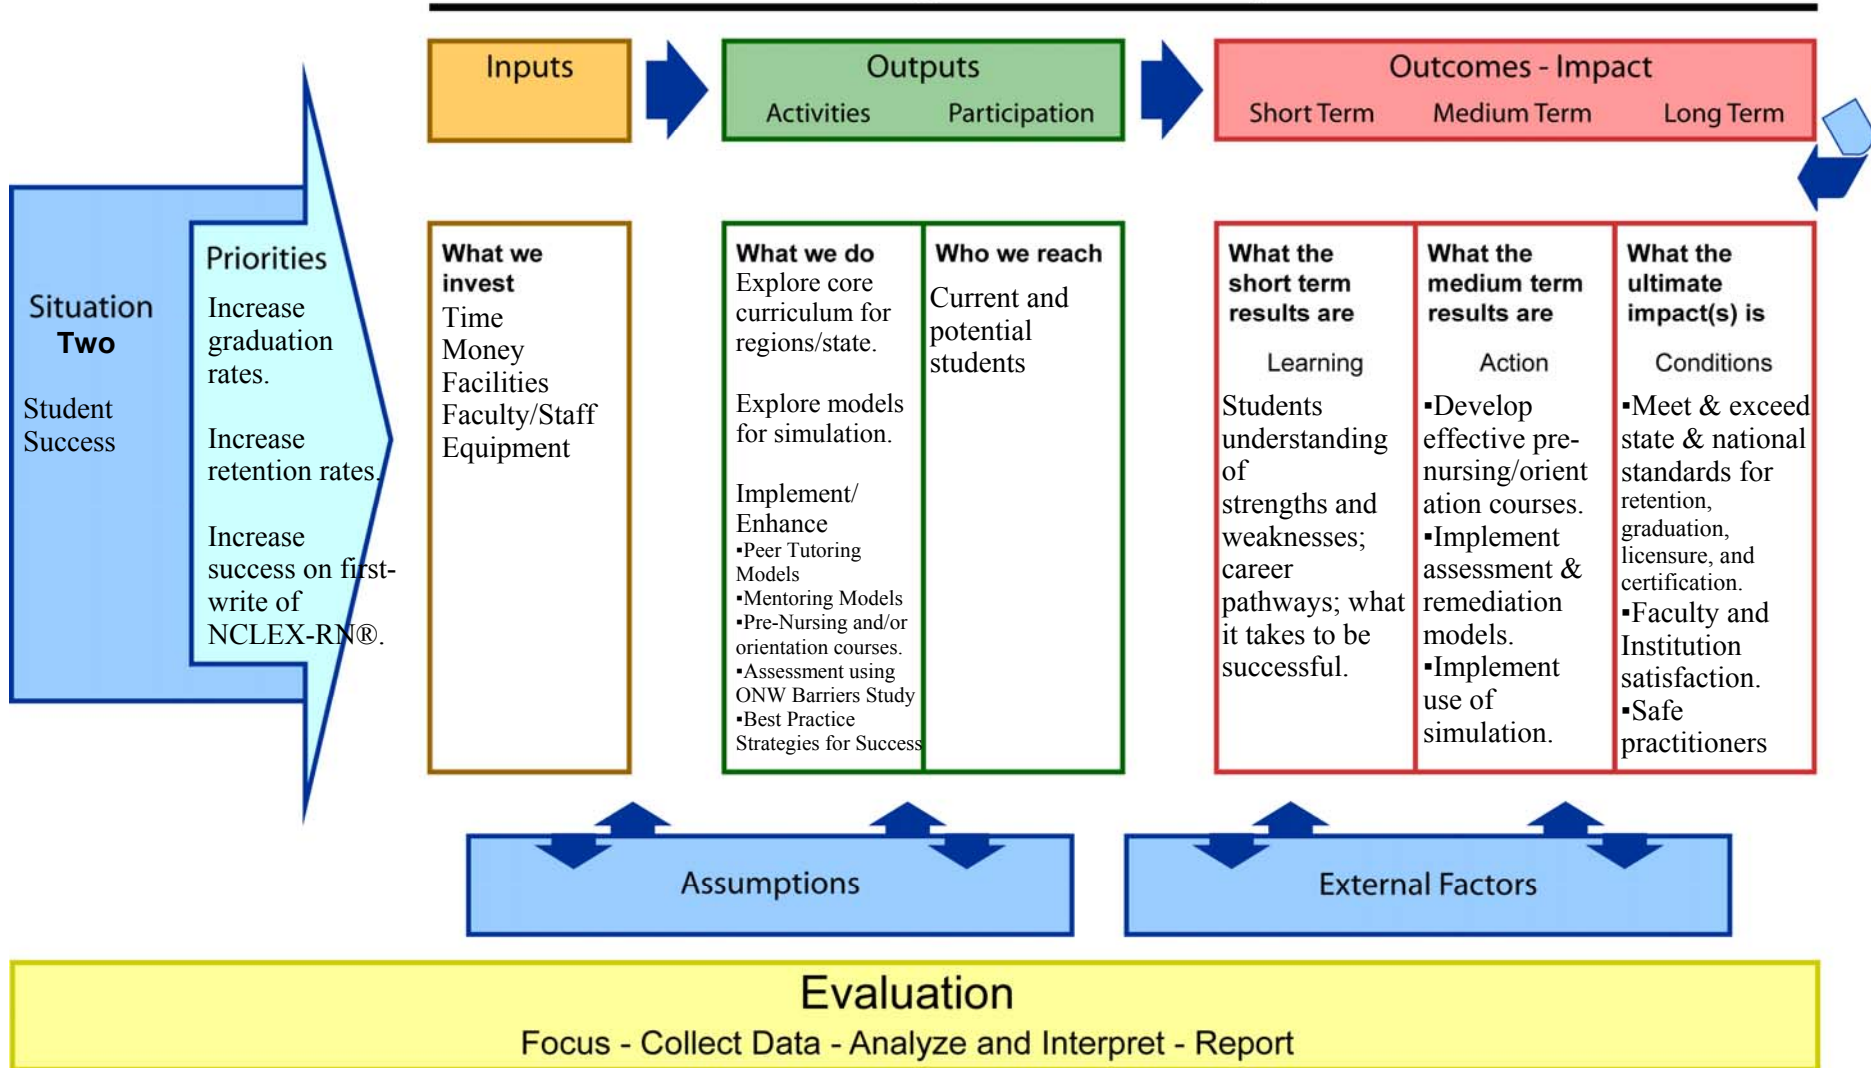

MISSISSIPPI COUNCIL OF DEANS AND DIRECTORS OF SCHOOLS OF NURSING

Planning – Implementation – Evaluation

Program Action - Logic Model

MISSISSIPPI COUNCIL OF DEANS AND DIRECTORS OF SCHOOLS OF NURSING

Planning – Implementation – Evaluation

Program Action - Logic Model

MISSISSIPPI COUNCIL OF DEANS AND DIRECTORS OF SCHOOLS OF NURSING

Planning – Implementation – Evaluation

Program Action - Logic Model

MISSISSIPPI COUNCIL OF DEANS AND DIRECTORS OF SCHOOLS OF NURSING

Planning – Implementation – Evaluation

Program Action - Logic Model